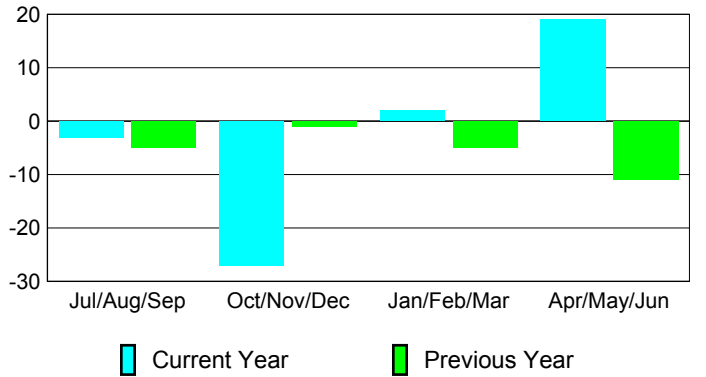

**Club Results 2009-2010**

Goal, New, Dropped, Gain/Loss

**MEMBERSHIP**

**Membership Results  
2009-2010**

**Membership  
2008-2009**

Month	Net Memb Goal	Actual New Memb	Actual Dropped Memb	Gain/Loss of Memb	Gain/Loss of Memb
Jul/Aug/Sep	-20	40	-43	-3	-5
Oct/Nov/Dec	6	18	-45	-27	-1
Jan/Feb/Mar	25	48	-46	2	-5
Apr/May/June	18	70	-51	19	-11
<b>Totals</b>	<b>29</b>	<b>176</b>	<b>-185</b>	<b>-9</b>	<b>-22</b>

**Membership Results 2009-2010**

Goal, New, Dropped, Gain/Loss

**Comparison of Club Gain/Loss**

Current Year Compared to the Previous Year

**Comparison of Membership Gain/Loss**

Current Year Compared to the Previous Year

**YTD Status Quo Clubs 2009-2010**

Status Quo Clubs Compared to Status Quo Members

**Gender Comparison 2009-2010**