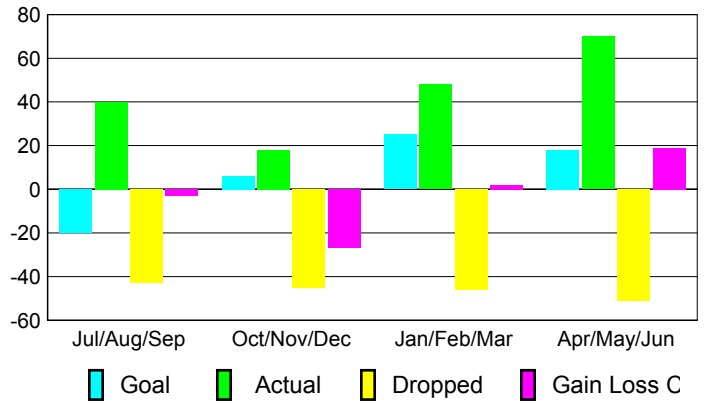

**Club Results 2009-2010**

Goal, New, Dropped, Gain/Loss

**MEMBERSHIP**

**Membership Results  
2009-2010**

**Membership  
2008-2009**

Month	Net Memb Goal	Actual New Memb	Actual Dropped Memb	Gain/Loss of Memb	Gain/Loss of Memb
Jul/Aug/Sep	-20	40	-43	-3	-5
Oct/Nov/Dec	6	18	-45	-27	-1
Jan/Feb/Mar	25	48	-46	2	-5
Apr/May/June	18	70	-51	19	-11
<b>Totals</b>	<b>29</b>	<b>176</b>	<b>-185</b>	<b>-9</b>	<b>-22</b>

**Membership Results 2009-2010**

Goal, New, Dropped, Gain/Loss

**Comparison of Club Gain/Loss**

Current Year Compared to the Previous Year

**Comparison of Membership Gain/Loss**

Current Year Compared to the Previous Year